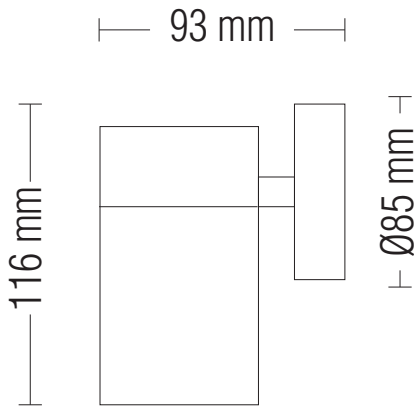

Technical Drawing