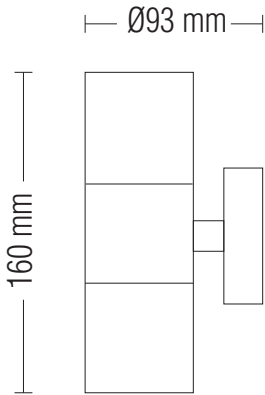

Technical Drawing