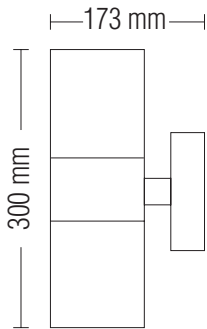

Technical Drawing