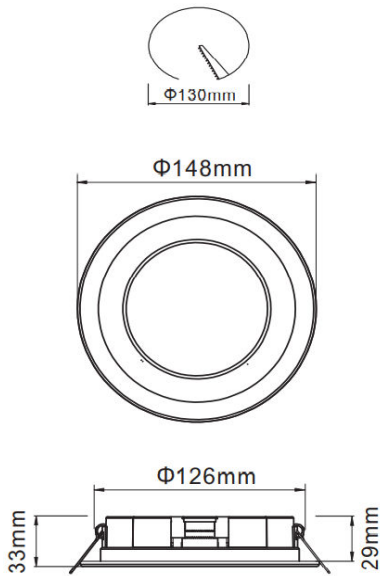

# LED DOWNLIGHT

016 071 0012

**PARKER-12**

BLACK/WHITE

Easy connection available  
Linked Sets: Max. 8 pcs  
(12w)

## Technical Drawing

## Technical Data

Voltage (V)	170-265V
Product Wattage (W)	12
Equivalence with incandescent lamp	60
Colour Render Index (Ra)	>Ra80
Colour Temperature (K)	4200K
Materials	Plastic
Protection Class	II
Dimmable	No
Warm-up time up to 60 % of the full light output	Instant Full Light
Luminous Flux (lm)	1000
Luminous Efficacy (lm/W)	83.3
Rated Life (hrs) ⌚	30.000
IP Rating	20
Power Factor	>0.5
Beam Angle	52°
Starting Time	<0.2s
Number of ON-OFF cycling	x15.000