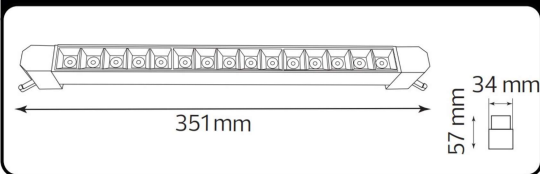

LED LINEER TRACK LIGHT

Product&Family Code: 018 032 0020

PARMA-20

WHITE & BLACK
BLACK

Technical Data

Voltage (V)	160-265V
Product Wattage (W)	20
Equivalence with incandescent lamp(W)	-
Colour Render Index (Ra)	>Ra80
Colour Temperature (K)	4200
Materials	Aluminium Die Casting
Protection Class	II
Dimmable	No
Warm-up time up to 60 %of the full light output	Instant Full Light
Luminous Flux (lm)	1600
Luminous Efficacy (lm/W)	80
Rated Life (hrs) ⌚	30.000
IP Rating	20
Power Factor	>0.5
Beam Angle	120°
Starting Time	<0.2s
Number of ON-OFF cycling	x15.000

Technical Drawing

Applications

- Tracking lighting is your best choice when compared to other lights for areas such as dining rooms, kitchens, shopping center and even offices.

Features

- High Lumen and CRI, Good quality & Constant Current driver.
- High heat dissipation, low carbon and environmental protection.
- SMD LED Lamp Base.
- Very low energy consumption.