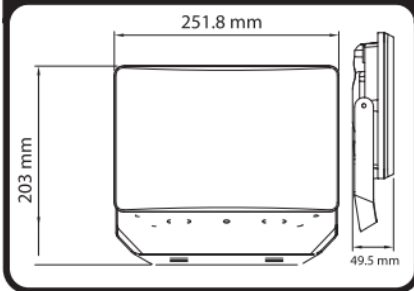

LED FRAMELESS PROJECTOR

Product Code: 068 024 0100

PEGASUS-100

BLACK

FRAMELESS PROJECTOR

Technical Drawing

Technical Data

Voltage (V)	100-265V
Product Wattage (W)	100
Equivalence with incandescent lamp(W)	800
Colour Render Index (Ra)	>Ra80
Colour Temperature (K)	6400K
Materials	Aluminium + PC
Protection Class	I
Dimmable	No
EEI	
Warm-up time up to 60 %of the full light output	Instant Full Light
Luminous Flux (lm)	11700
Luminous Efficacy (lm/W)	110
Rated Life (hrs) ⌚	25.000
IP Rating	65
Power Factor	>0.9
Beam Angle	120°
Starting Time	<0.2s
Number of ON-OFF cycling	x15.000
Working Temperature	-40C / +55C