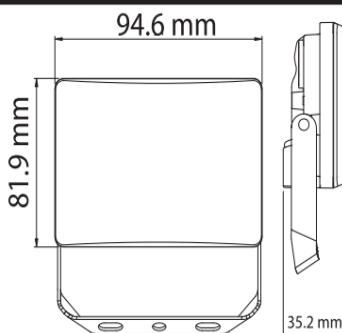

## Technical Data

|   |   |
|---|---|
| Voltage (V)                                     | 100-265V  |
| Product Wattage (W)                             | 10  |
| Equivalence with incandescent lamp(W)           | 80  |
| Colour Render Index (Ra)                        | >Ra80   |
| Colour Temperature (K)                          | 6400K   |
| Materials                                       | Aluminium + PC  |
| Protection Class                                | I   |
| Dimmable  | No  |
| EEI   |  |
| Warm-up time up to 60 %of the full light output | Instant Full Light  |
| Luminous Flux (lm)                              | 1100  |
| Luminous Efficacy (lm/W)                        | 110   |
| Rated Life (hrs) ⌚                              | 25.000  |
| IP Rating                                       | 65  |
| Power Factor                                    | >0.9  |
| Beam Angle                                      | 120°  |
| Starting Time                                   | <0.2s   |
| Number of ON-OFF cycling                        | x15.000   |

## Technical Drawing