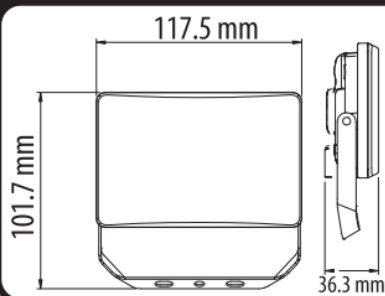

Technical Drawing