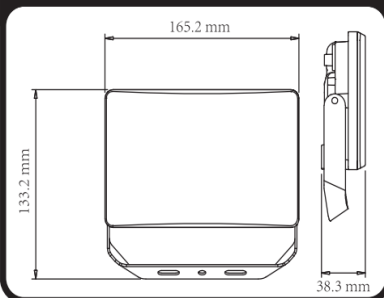

LED FRAMELESS PROJECTOR

 Product Code: **068 024 0030**
PEGASUS-30

BLACK

FRAMELESS PROJECTOR

Technical Drawing

Technical Data

Voltage (V)	100-265V
Product Wattage (W)	30
Equivalence with incandescent lamp(W)	240
Colour Render Index (Ra)	>Ra80
Colour Temperature (K)	6400K
Materials	Aluminium + PC
Protection Class	I
Dimmable	No
EEI	
Warm-up time up to 60 % of the full light output	Instant Full Light
Luminous Flux (lm)	3380
Luminous Efficacy (lm/W)	110
Rated Life (hrs) ⌚	25.000
IP Rating	65
Power Factor	>0.9
Beam Angle	100°
Starting Time	<0.2s
Number of ON-OFF cycling	x15.000