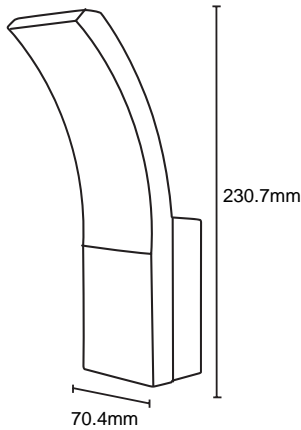

LED GARDEN LAMP

Product&Family Code: 076 053 0001

PRESTIGE-1

BLACK

Technical Drawing

Technical Data	
Voltage (V)	85-265V
Product Wattage (W)	12
Equivalence with incandescent lamp(W)	96
Colour Render Index (Ra)	>Ra70
Colour Temperature (K)	4200K
Materials	ALUMINIUM
Protection Class	I
Dimmable	No
Warm-up time up to 60 %of the full light output	Instant Full Light
Luminous Flux (lm)	835
Luminous Efficacy (lm/W)	69,5
Rated Life (hrs) ⌚	25.000
IP Rating	65
Power Factor	>0.5
Beam Angle	120°
Starting Time	<0.2s
Number of ON-OFF cycling	x15.000