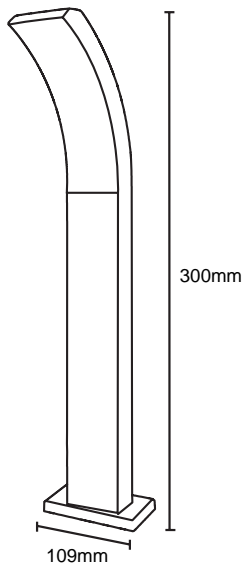

LED GARDEN LAMP

Product&Family Code: 076 053 0002

PRESTIGE-2

BLACK

Technical Drawing

Technical Data

Voltage (V)	85-265V
Product Wattage (W)	12
Equivalence with incandescent lamp(W)	96
Colour Render Index (Ra)	>Ra70
Colour Temperature (K)	4200K
Materials	ALUMINIUM
Protection Class	I
Dimmable	No
Warm-up time up to 60 %of the full light output	Instant Full Light
Luminous Flux (lm)	835
Luminous Efficacy (lm/W)	69,5
Rated Life (hrs) ⌚	25.000
IP Rating	65
Power Factor	>0.5
Beam Angle	120°
Starting Time	<0.2s
Number of ON-OFF cycling	x15.000