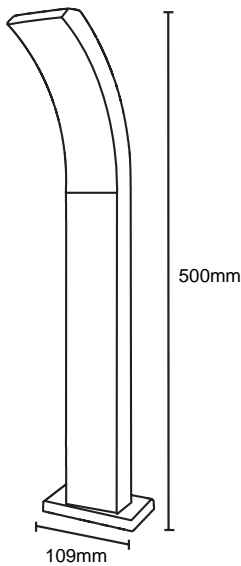

# LED GARDEN LAMP

Product&amp;Family Code: 076 053 0003

**PRESTIGE-3**

**BLACK**

## Technical Drawing

### Technical Data

Voltage (V)	85-265V
Product Wattage (W)	12
Equivalence with incandescent lamp(W)	96
Colour Render Index (Ra)	>Ra70
Colour Temperature (K)	4200K
Materials	ALUMINIUM
Protection Class	I
Dimmable	No
Warm-up time up to 60 %of the full light output	Instant Full Light
Luminous Flux (lm)	835
Luminous Efficacy (lm/W)	69,5
Rated Life (hrs) ⌚	25.000
IP Rating	65
Power Factor	>0.5
Beam Angle	120°
Starting Time	<0.2s
Number of ON-OFF cycling	x15.000