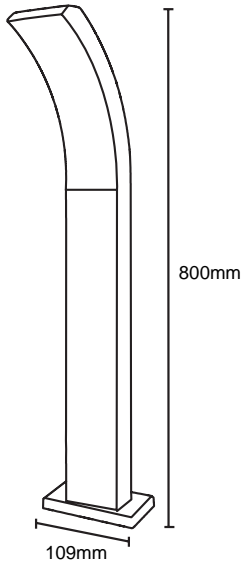

LED GARDEN LAMP

Product&Family Code: 076 053 0004

PRESTIGE-4

BLACK

Technical Drawing

Technical Data

Voltage (V)	85-265V
Product Wattage (W)	12
Equivalence with incandescent lamp(W)	96
Colour Render Index (Ra)	>Ra70
Colour Temperature (K)	4200K
Materials	ALUMINIUM
Protection Class	I
Dimmable	No
Warm-up time up to 60 %of the full light output	Instant Full Light
Luminous Flux (lm)	835
Luminous Efficacy (lm/W)	69,5
Rated Life (hrs) ⌚	25.000
IP Rating	65
Power Factor	>0.5
Beam Angle	120°
Starting Time	<0.2s
Number of ON-OFF cycling	x15.000