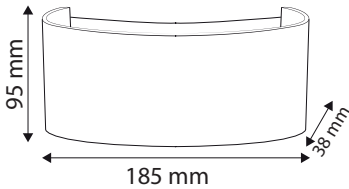

LED GARDEN LAMP

Product&Family Code: 076 039 0006

PROTON-6

BLACK

Technical Drawing

Technical Data

Voltage (V)	85-265V
Product Wattage (W)	6
Equivalence with incandescent lamp(W)	48
Colour Render Index (Ra)	>Ra70
Colour Temperature (K)	4200K
Materials	ALUMINIUM
Protection Class	I
Dimmable	No
Warm-up time up to 60 %of the full light output	Instant Full Light
Luminous Flux (lm)	540
Luminous Efficacy (lm/W)	90
Rated Life (hrs) ⌚	30.000
IP Rating	65
Power Factor	>0.5
Beam Angle	30°
Starting Time	<0.2s
Number of ON-OFF cycling	x15.000
Lighting Direction	Up&Down