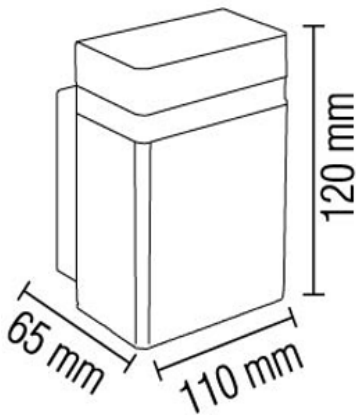

GARDEN LAMP

Product&Family Code: 075 019 0001

REGNUM-1

Technical Data	
Voltage (V)	220-240V
Product Wattage (W)	Max.10W LED
Lamp Type	GU10
WEEE Regulation Appropriate	Yes
Operation Temperature	-30 / +40
Materials	Aluminium Body + PC
Protection Class	I
Dimmable	No
IP Rating	44
Lighting Direction	Up

Applications

Technical Drawing

Features

- High strength stainless steel construction
- High heat dissipation, low carbon and environmental protection.
- Low energy bulb (Bulb not included)