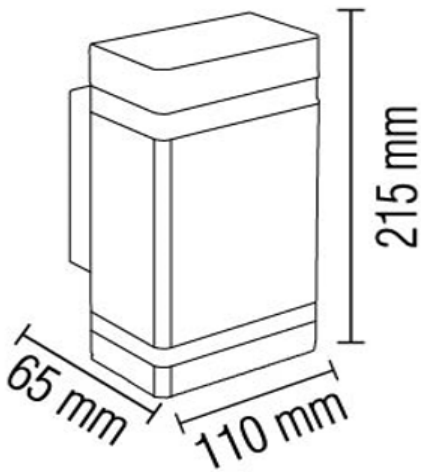

GARDEN LAMP

Product&Family Code: 075 019 0002

REGNUM-2

Technical Drawing

Technical Data

Voltage (V)	220-240V
Product Wattage (W)	Max. 2x10W LED
Lamp Type	GU10
WEEE Regulation Appropriate	Yes
Operation Temperature	-30 / +40
Materials	ALUMINIUM BODY + PC
Protection Class	I
Dimmable	No
Lighting Direction	Up&Down
IP Rating	44