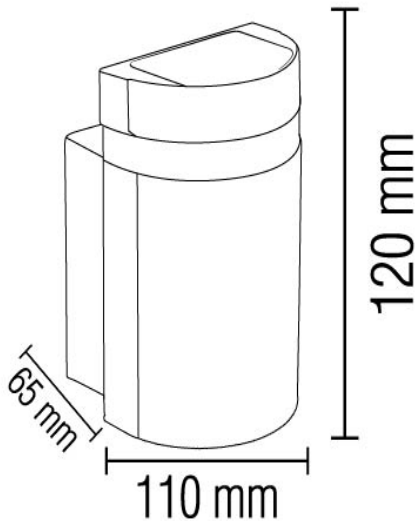

GARDEN LAMP

Product&Family Code: 075 019 0003

REGNUM-3

Technical Data

Voltage (V)	220-240V
Product Wattage (W)	Max. 10W LED
Lamp Type	GU10
WEEE Regulation Appropriate	Yes
Operation Temperature	-30 / +40
Materials	ALUMINIUM BODY + PC
Protection Class	I
Dimmable	No
Lighting Direction	Up
IP Rating	44

Applications

- Designed Outdoor applications: Gardens

Technical Drawing

Features

- High strength stainless steel construction
- High heat dissipation, low carbon and environmental protection.
- Low energy bulb