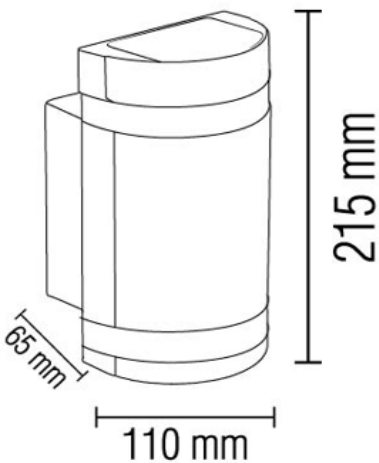

# GARDEN LAMP

Product&Family Code: 075 019 0004

**REGNUM-4**

Technical Data	
Voltage (V)	220-240V
Product Wattage (W)	Max. 2x10W LED
Lamp Type	GU10
WEEE Regulation Appropriate	Yes
Operation Temperature	-30 / +40
Materials	ALUMINIUM BODY + PC
Protection Class	I
Dimmable	No
Lighting Direction	Up&Down
IP Rating	44

## Technical Drawing