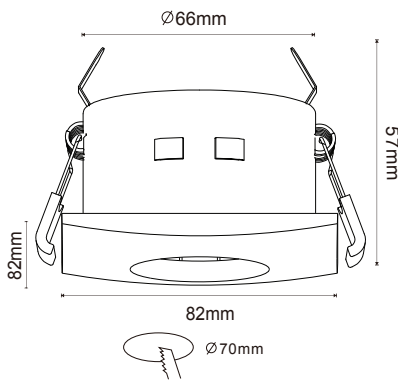

WATERPROOF DOWNLIGHT FITTING

Product&Family Code: 015 018 0050

SARDUNYA-S

WHITE

Technical Drawing

Technical Data

Product Wattage (W)	Max. 10W LED
Lamp Type	MR16 G5.3/G6.35
WEEE Regulation Appropriate	Yes
Materials	Aluminium
Protection Class	N/A
Dimmable	No
EEL	-
IP Rating	65