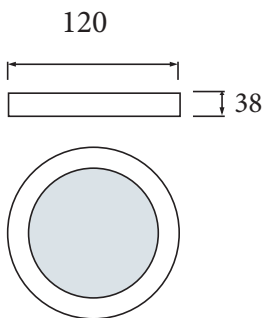

# LED SURFACE LIGHT

Product&Family Code:

016 064 0016

**SOFIA-18**

BLACK

WHITE

## Technical Data

Voltage (V)	100-265V
Product Wattage (W)	18
Equivalence with incandescent lamp	144
Colour Render Index (Ra)	>70
Colour Temperature (K)	6400K
Materials	ALUM. DIE CASTING
Protection Class	II
Dimmable	No
Warm-up time up to 60 %of the full light output	Instant Full Light
Luminous Flux (lm)	1620
Luminous Efficacy (lm/W)	90
Rated Life (hrs) Ⓢ	25.000
IP Rating	20
Power Factor	>0.5
Beam Angle	120°
Starting Time	<0.2s
Number of ON-OFF cycling	x12.500

## Technical Drawing