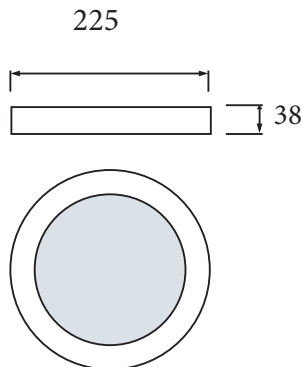

# LED SURFACE LIGHT

Product&Family Code:

016 064 0036

**SOFIA-36**

BLACK

WHITE

## Technical Data

Voltage (V)	100-265V
Product Wattage (W)	36
Equivalence with incandescent lamp	288
Colour Render Index (Ra)	>70
Colour Temperature (K)	6400K
Materials	ALUM. DIE CASTING
Protection Class	II
Dimmable	No
Warm-up time up to 60 % of the full light output	Instant Full Light
Luminous Flux (lm)	3240
Luminous Efficacy (lm/W)	90
Rated Life (hrs) Ⓢ	25.000
IP Rating	20
Power Factor	>0.5
Beam Angle	120°
Starting Time	<0.2s
Number of ON-OFF cycling	x12.500

## Technical Drawing