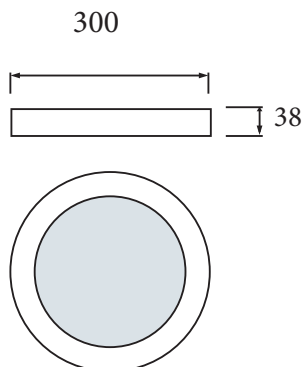

# LED SURFACE LIGHT

Product&Family Code:

016 064 0048

**SOFIA-48**

BLACK

WHITE

## Technical Data

Voltage (V)	100-265V
Product Wattage (W)	48
Equivalence with incandescent lamp	384
Colour Render Index (Ra)	>70
Colour Temperature (K)	6400K
Materials	ALUM. DIE CASTING
Protection Class	II
Dimmable	No
Warm-up time up to 60 %of the full light output	Instant Full Light
Luminous Flux (lm)	4320
Luminous Efficacy (lm/W)	90
Rated Life (hrs) ⌚	25.000
IP Rating	20
Power Factor	>0.5
Beam Angle	120°
Starting Time	<0.2s
Number of ON-OFF cycling	x12.500

## Technical Drawing