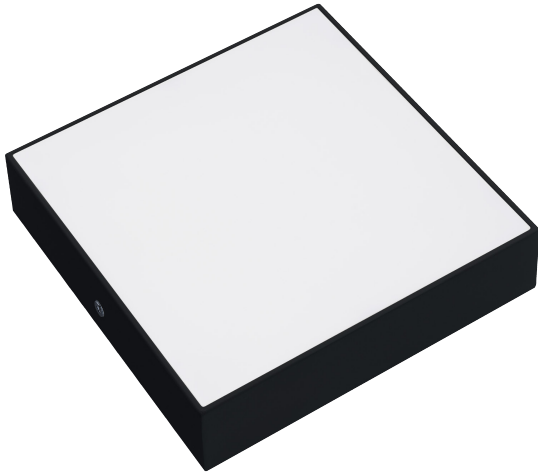

LED SURFACE LIGHT

Product&Family Code:

016 065 0048

SOFIA/S-48

BLACK

WHITE

Technical Data

Voltage (V)	100-265V
Product Wattage (W)	48
Equivalence with incandescent lamp	384
Colour Render Index (Ra)	>70
Colour Temperature (K)	6400K
Materials	ALUM. DIE CASTING
Protection Class	II
Dimmable	No
Warm-up time up to 60 % of the full light output	Instant Full Light
Luminous Flux (lm)	4320
Luminous Efficacy (lm/W)	90
Rated Life (hrs) ⌚	25.000
IP Rating	20
Power Factor	>0.5
Beam Angle	120°
Starting Time	<0.2s
Number of ON-OFF cycling	x12.500