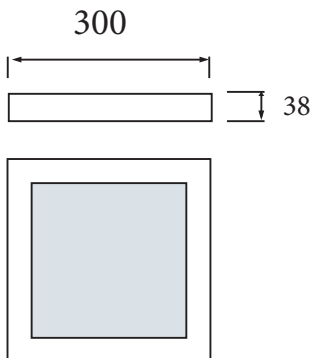

LED SURFACE LIGHT

Product&Family Code:

016 065 0048

SOFIA/S-48

Technical Data

Voltage (V)	100-265V
Product Wattage (W)	48
Equivalence with incandescent lamp	384
Colour Render Index (Ra)	>70
Colour Temperature (K)	6400K
Materials	ALUM. DIE CASTING
Protection Class	II
Dimmable	No
Warm-up time up to 60 % of the full light output	Instant Full Light
Luminous Flux (lm)	4320
Luminous Efficacy (lm/W)	90
Rated Life (hrs) ⌚	25.000
IP Rating	20
Power Factor	>0.5
Beam Angle	120°
Starting Time	<0.2s
Number of ON-OFF cycling	x12.500

Technical Drawing

Applications

Airport, Bathroom, Bedroom, Car Park, Cinema, Gallery, Hospital, Hotel, Kitchen, Museum etc.

Features

- High Lumen and CRI, Good quality & Constant Current driver.
- High heat dissipation, low carbon and environmental protection.
- Innovative design of assembly structure.

Extremely Long Life