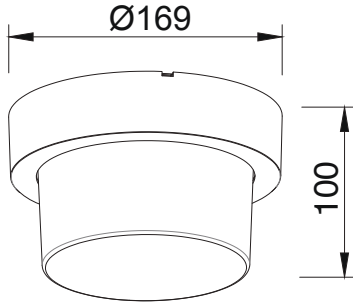

LED GARDEN LAMP

Product&Family Code: 076 021 0012

SUGA-12/RO

BLACK

Technical Drawing

Technical Data

Voltage (V)	85-265V
Product Wattage (W)	12
Equivalence with incandescent lamp(W)	96
Colour Render Index (Ra)	>Ra70
Colour Temperature (K)	4200K
Materials	ABS
Protection Class	II
Dimmable	No
EEI	-
Warm-up time up to 60 %of the full light output	Instant Full Light
Luminous Flux (lm)	1000
Luminous Efficacy (lm/W)	83
Rated Life (hrs) ⌚	30.000
IP Rating	65
Power Factor	>0.5
Beam Angle	128°
Starting Time	<0.2s
Number of ON-OFF cycling	x15.000