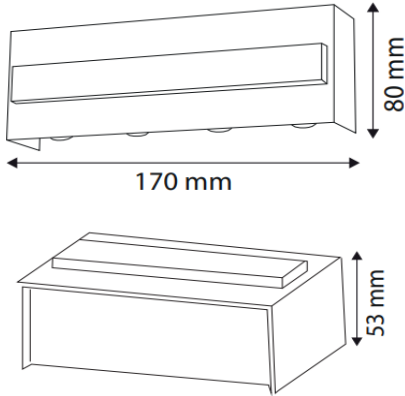

LED GARDEN LAMP

Product&Family Code:

076 042 0012

TWIST-12

BLACK

Technical Drawing

Technical Data	
Voltage (V)	85-265V
Product Wattage (W)	12
Equivalence with incandescent lamp(W)	120
Colour Render Index (Ra)	>Ra70
Colour Temperature (K)	4200K
Materials	ALUMINIUM
Protection Class	I
Dimmable	No
Warm-up time up to 60 %of the full light output	Instant Full Light
Luminous Flux (lm)	821
Luminous Efficacy (lm/W)	82
Rated Life (hrs) ⌚	25.000
IP Rating	65
Power Factor	>0.5
Beam Angle	120°
Starting Time	<0.2s
Number of ON-OFF cycling	x15.000