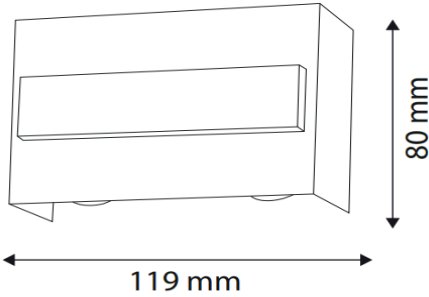

LED GARDEN LAMP

Product&Family Code:

076 042 0007

TWIST-7

BLACK

Technical Drawing

Technical Data

Voltage (V)	85-265V
Product Wattage (W)	7
Equivalence with incandescent lamp(W)	56
Colour Render Index (Ra)	>Ra70
Colour Temperature (K)	4200K
Materials	ALUMINIUM
Protection Class	I
Dimmable	No
Warm-up time up to 60 %of the full light output	Instant Full Light
Luminous Flux (lm)	442
Luminous Efficacy (lm/W)	63
Rated Life (hrs) ⌚	25.000
IP Rating	65
Power Factor	>0.5
Beam Angle	120°
Starting Time	<0.2s
Number of ON-OFF cycling	x15.000