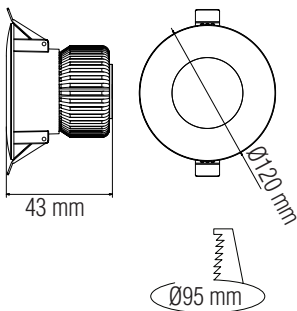

# LED DOWNLIGHT

Product&amp;Family Code: 016 044 0010

**VANESSA-10**

## Technical Drawing

## Technical Data

Voltage (V)	85-265V
Product Wattage (W)	10
Equivalence with incandescent lamp	80
Colour Render Index (Ra)	>Ra80
Colour Temperature (K)	6400K
Materials	Aluminium + Glass
Protection Class	II
Dimmable	No
EEI	-
Warm-up time up to 60 % of the full light output	Instant Full Light
Luminous Flux (lm)	824
Luminous Efficacy (lm/W)	82.4
Rated Life (hrs) ⌚	30.000
IP Rating	20
Power Factor	>0.5
Beam Angle	62.4°
Starting Time	<0.2s
Number of ON-OFF cycling	x15.000