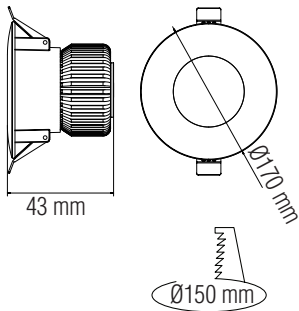

Technical Drawing