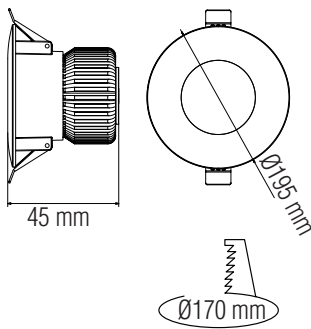

# LED DOWNLIGHT

Product&amp;Family Code: 016 044 0020

**VANESSA-20**

## Technical Data

Voltage (V)	85-265V
Product Wattage (W)	20
Equivalence with incandescent lamp	160
Colour Render Index (Ra)	>Ra80
Colour Temperature (K)	6400K
Materials	Aluminium + Glass
Protection Class	II
Dimmable	No
EEL	-
Warm-up time up to 60 % of the full light output	Instant Full Light
Luminous Flux (lm)	1470
Luminous Efficacy (lm/W)	73.5
Rated Life (hrs) ⌚	30.000
IP Rating	20
Power Factor	>0.5
Beam Angle	90.5°
Starting Time	<0.2s
Number of ON-OFF cycling	x15.000

## Technical Drawing