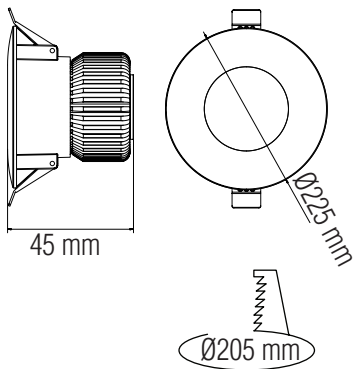

Technical Drawing