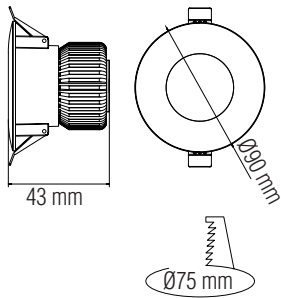

# LED DOWNLIGHT

Product&amp;Family Code: 016 044 0005

**VANESSA-5**

## Technical Drawing

Technical Data	
Voltage (V)	85-265V
Product Wattage (W)	5
Equivalence with incandescent lamp	40
Colour Render Index (Ra)	>Ra80
Colour Temperature (K)	6400K
Materials	Aluminium + Glass
Protection Class	II
Dimmable	No
EEI	-
Warm-up time up to 60 % of the full light output	Instant Full Light
Luminous Flux (lm)	341
Luminous Efficacy (lm/W)	68.2
Rated Life (hrs) ⌚	30.000
IP Rating	20
Power Factor	>0.5
Beam Angle	27.4°
Starting Time	<0.2s
Number of ON-OFF cycling	x15.000