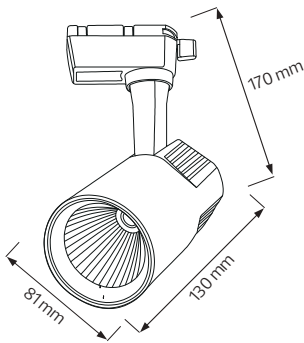

LED TRACK LIGHT

Product&Family Code: 018 026 0030

VARNA-30

WHITE

BLACK

Technical Drawing

Photometric Diagram

Technical Data

Voltage (V)	175-265V
Product Wattage (W)	30
Equivalence with incandescent lamp(W)	240
Colour Render Index (Ra)	>Ra80
Colour Temperature (K)	4200K
Materials	Cast-Aluminium
Protection Class	II
Dimmable	No
EEI	-
Warm-up time up to 60 %of the full light output	Instant Full Light
Luminous Flux (lm)	2400
Luminous Efficacy (lm/W)	80
Rated Life (hrs) ⌚	30.000
IP Rating	20
Power Factor	>0.5
Beam Angle	24°
Starting Time	<0.2s
Number of ON-OFF cycling	x15.000