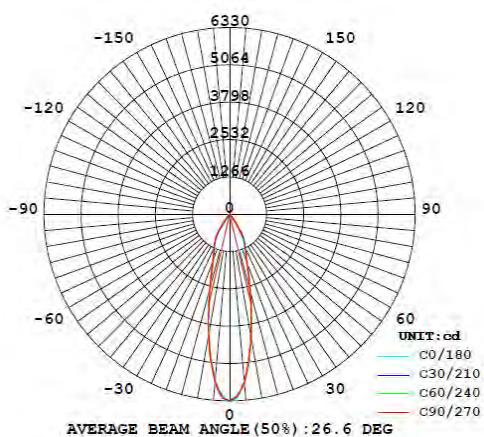

LED TRACK LIGHT

Product&Family Code: 018 026 0030

VARNA-30

WHITE

BLACK

Technical Drawing

Photometric Diagram

Technical Data

Voltage (V)	175-265V
Product Wattage (W)	30
Equivalence with incandescent lamp(W)	240
Colour Render Index (Ra)	>Ra80
Colour Temperature (K)	4200K
Materials	Cast-Aluminium
Protection Class	II
Dimmable	No
EEI	-
Warm-up time up to 60 %of the full light output	Instant Full Light
Luminous Flux (lm)	2400
Luminous Efficacy (lm/W)	80
Rated Life (hrs) ⌚	30.000
IP Rating	20
Power Factor	>0.5
Beam Angle	24°
Starting Time	<0.2s
Number of ON-OFF cycling	x15.000