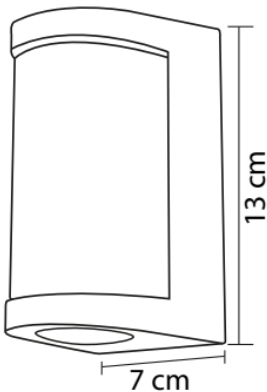

Technical Drawing